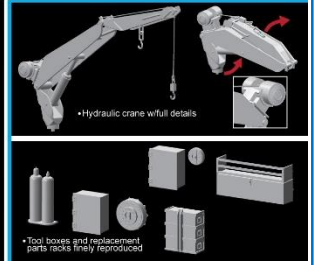

Combo Set

Include 2 kit

DR3622

IDF M113 Fitters & Chata'p Field Repair Vehicle (Combo Set)

1/35