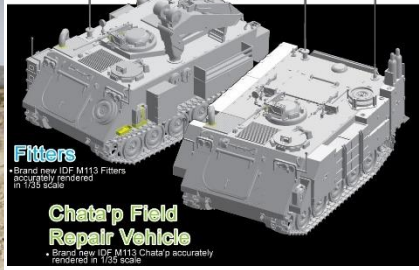

Combo Set

Include 2 kit

DR3622

IDF M113 Fitters & Chata'p Field Repair Vehicle (Combo Set)

1/35