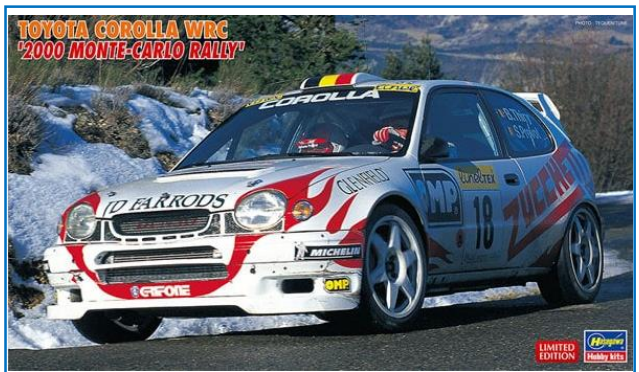

F-104S/F-104G Starfighter (Italian Air Force Fighter Luftwaffe Fighter Bomber)

1/72

HASCR15

Lancia "Super Delta"
1992 WRC Makes champion

1/24

HA20395

Mitsubishi Lancer Evolution IV
1997 Safari Rally

1/24