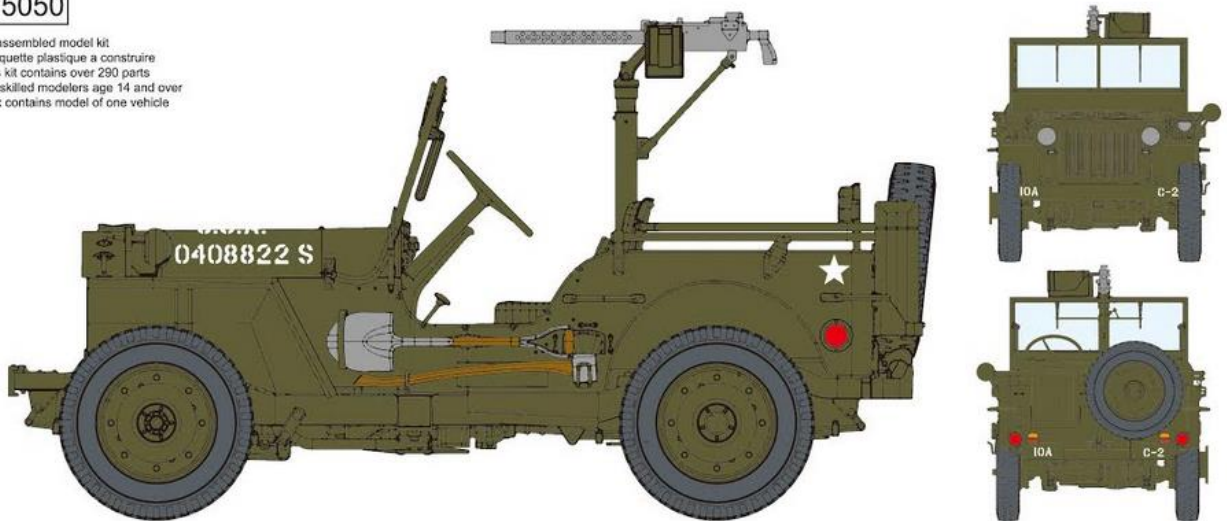

DR6944

Pz.Kpfw.III Ausf.E/F (2 in 1)

1/35

75050