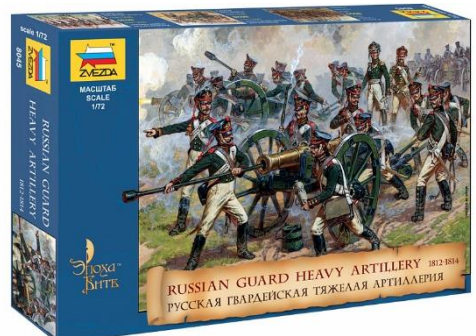

ZS8045 Russian Guard Heavy Artillery **Nuovamente disponibile** 1/72