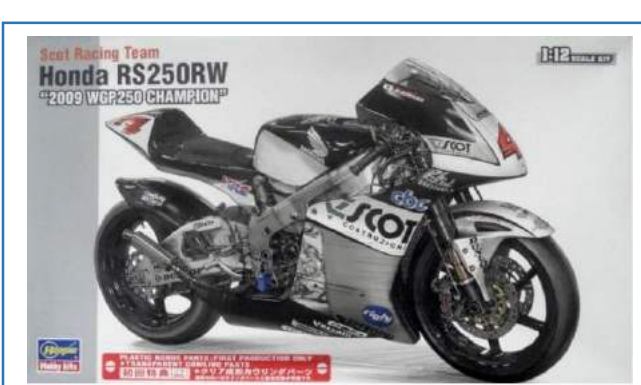

**HASSW04** Hitachi Astaco NEO Double Arm Working Machine 1/35

**HASCR8** Lancia Delta HF integrale 16V 1/24

**HASBK3** Yamaha YZR500 (0W98) 1988 WGP500 champion 1/12

**HA20394** Speed Star Dunlop LOLA T90-50 1/24