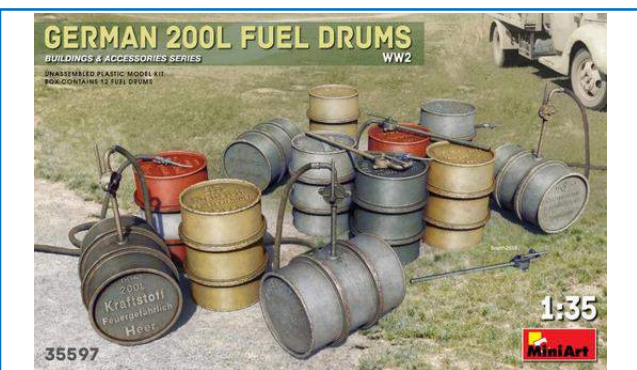

MA35597

GERMAN 200L FUEL DRUMS
WW2

1/35