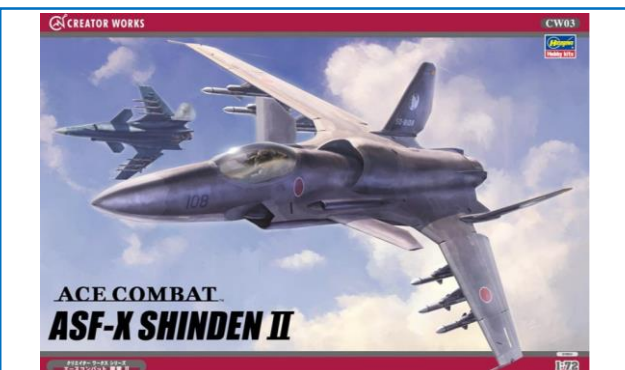

HASCW03

ACE COMBAT ASF-X SHINDEN II

1/72