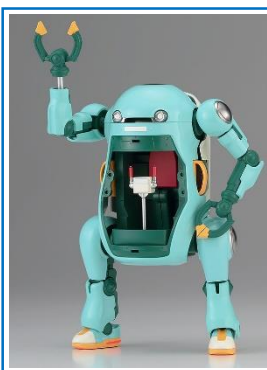

HASCW12

MEACHTROWEGO NR.1 USUMIDORI