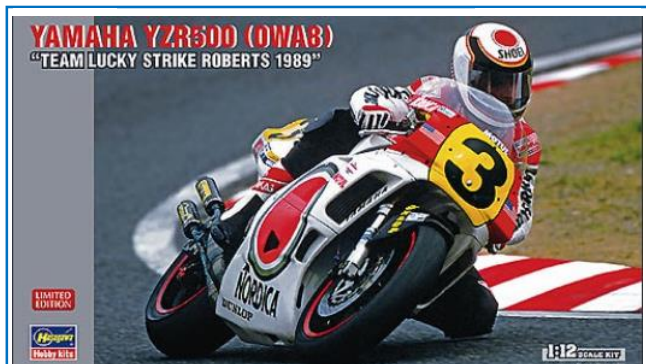

1/72

DR7596

T-34/76 Mod.1943

1/72

HASEGAWA Limited Edition

HA21710

YAMAHA YZR500 OWA8 LUCKY STRIKE 1989

1/12