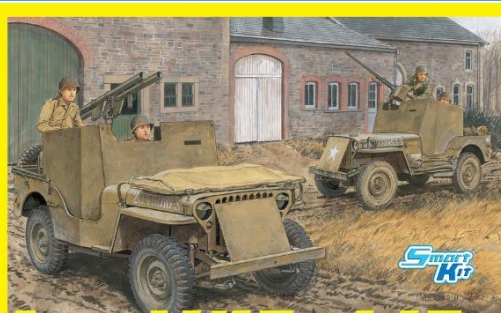

- Accurate 50-cal Machine gun on rear pedestal mount
- Canvas windscreen cover molded in detail
- Delicate 50-cal Machine gun on the front grille mount
- Armor plates rendered in photo-etched metal to give a true-to-scale appearance
- Intricate detailed bazookas fitted on a pedestal mount
- Armored 1/4 Ton 4x4 Truck rendered in accurate pose
- Photo-etched hood included

Armored 1/4 Ton 4x4 Truck

1:35 '39-'45 SERIES

DR6727

Armored 1/4-ton 4x4 Truck w/50-cal Machine Gun

1/35