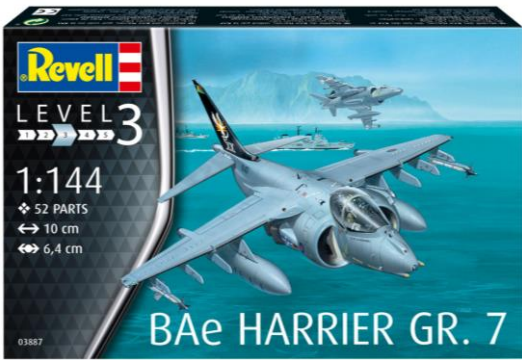

RV03887

Bae Harrier GR. 7

1/144