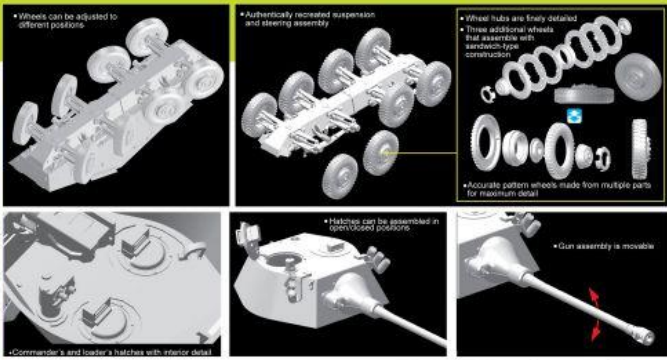

SCALE
 1:35

MILITARY MINIATURES SERIES

MA37045

KMT-7 MID TYPE MINE-ROLLER

1/35

DR6888 Tiger I Mid Production w/Zimmerit Otto Carius (Battle of Malinava Village 1944) 1/35

DR6943 Sd.Kfz.234/2 Puma (Premium Edition) 1/35