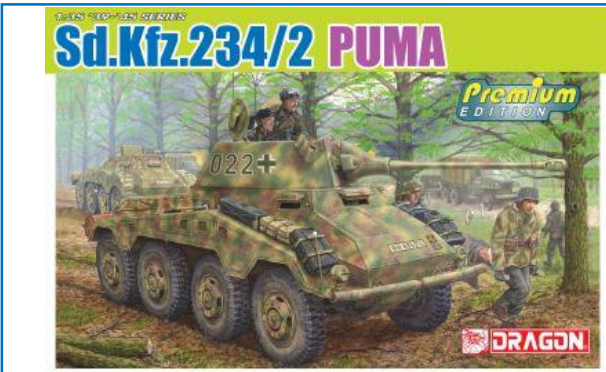

SCALE
 1:35

MILITARY MINIATURES SERIES

MA37045

KMT-7 MID TYPE MINE-ROLLER

1/35

DR6888 Tiger I Mid Production w/Zimmerit Otto Carius (Battle of Malinava Village 1944) 1/35

DR6943 Sd.Kfz.234/2 Puma (Premium Edition) 1/35