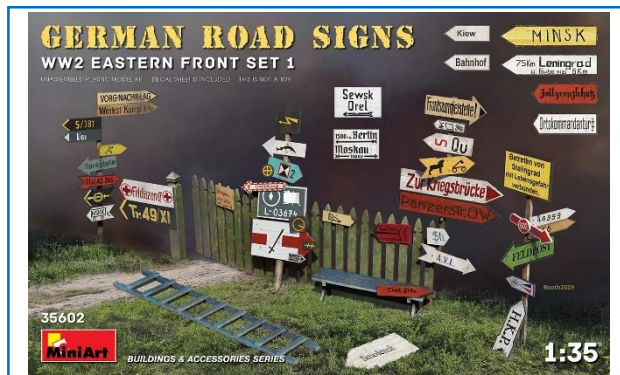

GERMAN ROAD SIGNS

WW2 EASTERN FRONT SET 1

35602

BUILDINGS & ACCESSORIES SERIES

1:35

MA35602

**GERMAN ROAD SIGNS WW2
(EASTERN FRONT SET 1)**

1/35