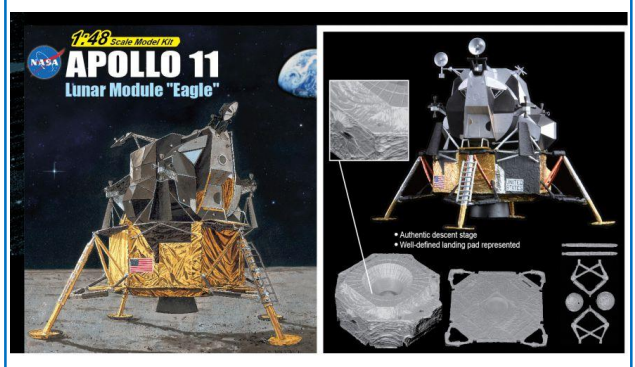

DR3538 UH-1D HUEY
 INCLUDE 4 FIGURE - LIMITED EDITION 1/35

DR6183 M4A3E8 "Thunderbolt VII"
 LIMITED EDITION 1/35

DR11001 Apollo 11 "Lunar Approach" CSM "Columbia" + LM "Eagle" 1/72

DR11008 Apollo 11 Lunar Module "Eagle" 1/48