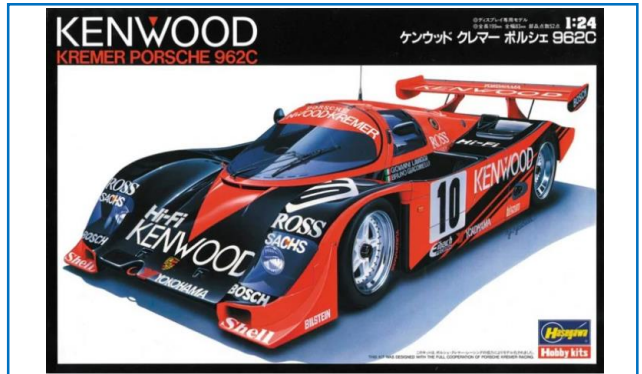

HA20287 Kenwood Kremer Porsche 962C 1/24