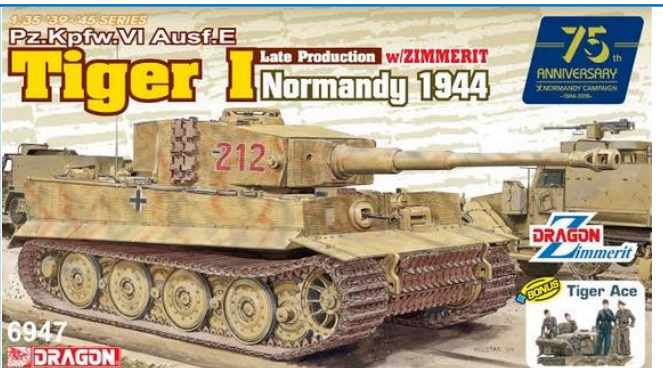

+ BONUS

DR6947

Tiger I Late Production w/Zimmerit (Normandy 1944) include 5 figurini

1/35