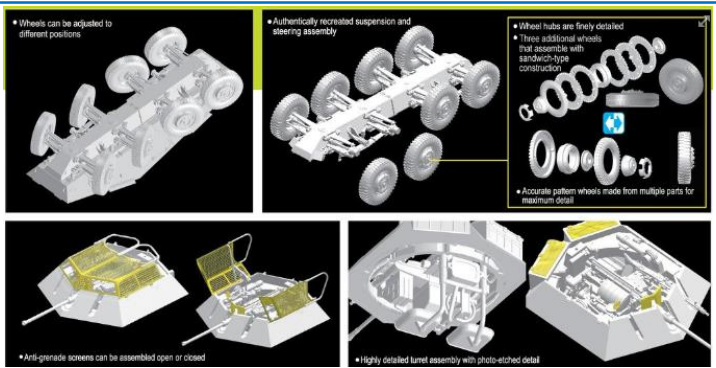

- Wheels can be adjusted to different positions
- Authentically recreated suspension and steering assembly
- Wheel hubs are finely detailed
- Three additional wheels that assemble with sandwich-type construction
- Accurate pattern wheels made from multiple parts for maximum detail
- Anti-granade screens can be assembled open or closed
- Highly detailed turret assembly with photo-etched detail

DR6879

Sd.Kfz.234/1 schwerer Panzerspähwagen (2cm) (Premium Edition)

1/35