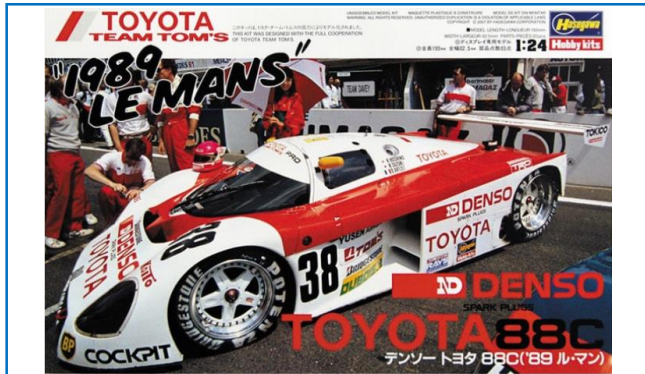

'69 Camaro Z/28®

1/25

RV18883

Visible V-8 Engine

1/4

HASEGAWA limited edition

HA20235 Denso Toyota 88C ('89) Le Mans 1/24

HA20287 Kenwood Kremer Porsche 962C 1/24

HA20401 Toyota Celica Turbo 4WD 1993 Monte Carlo Rally 1/24

HA20402 Esso Super Delta 1993 ECR Piacavallo Winner 1/24

HA20403 Suntory West Lola T90-50 1990 F3000 1/24

HASPT28 AV-8B Harrier II Plus 1/48

HA66004 Hitachi Wheel Loader ZW100-6 1/35