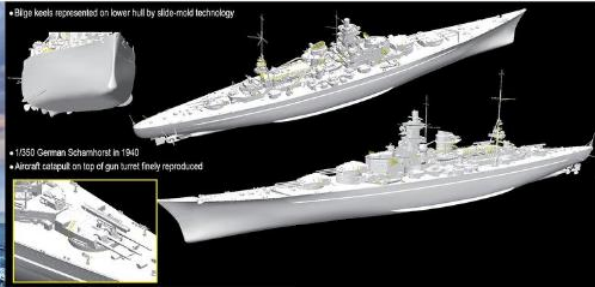

Sd.Kfz.173 JAGDPANTHER with winter crew
 INCLUDE 5 FIGURE - NUOVI CINGOLI

1/35

IT1435

HARRIER GR.1 Transatlantic Air Race 50th Ann.
 SUPER DECAL

1/72

Smart Kit

German Battleship **Scharnhorst 1940**

- Bilge keels represented on lower hull by slide-mold technology
- 1:150 German Scharnhorst in 1940
- Aircraft catapult on top of gun turret finely reproduced

DR1062

German Battleship Scharnhorst 1940

1/350

- Accurate 50-cal Machine gun on rear pedestal mount
- Canvas windscreen cover molded in detail
- Delicate 50-cal Machine gun on the front grille mount
- Armor plates rendered in photo-etched metal to give a true-to-scale appearance
- Intricate detailed bazookas fitted on a pedestal mount
- Armored 1/4 Ton 4x4 Truck rendered in accurate pose
- Photo-etched hood included