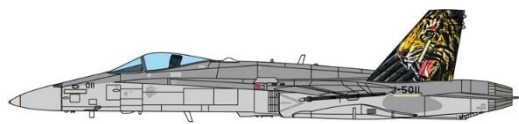

IT1394 **F/A-18 HORNET TIGER MEET 2016**
istruzioni a colori **1/72**