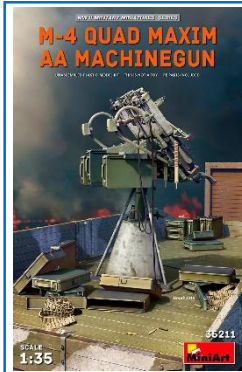

MINIART

MA35211 M-4 QUAD MAXIM AA MACHINEGUN 1/35