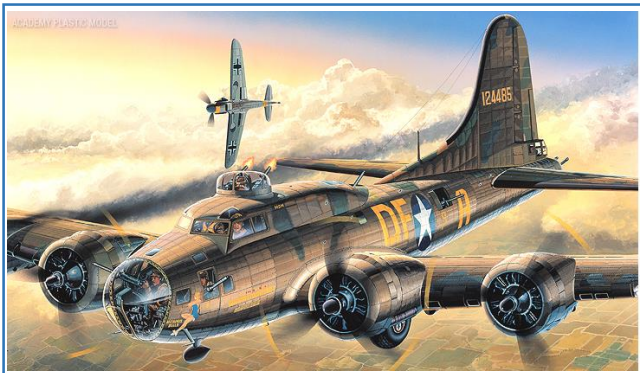

AC12495

B-17F "MEMPHIS BELLE"
NUOVAMENTE DISPONIBILE

1/72