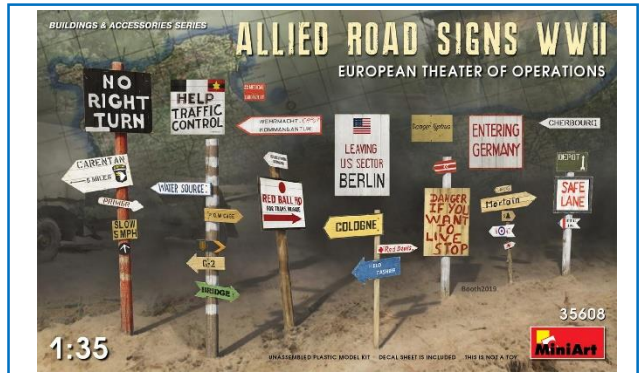

1/700

MINIART

MA35211 M-4 QUAD MAXIM AA MACHINEGUN 1/35

MA35321 CONTINENTAL R975 ENGINE 1/35

MA35322 T41 WORKABLE TRACK LINK SET 1/35

MA35608 Allied Road Signs Wwii. European Theatre Of Operations 1/35

MA35613 FUEL & OIL DRUMS 1930-50s 1/35