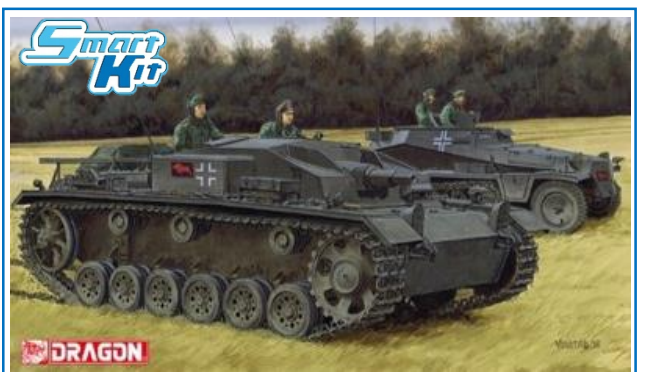

DR6688

StuG.III Ausf.E - Smart Kit
Limited Edition

1/35